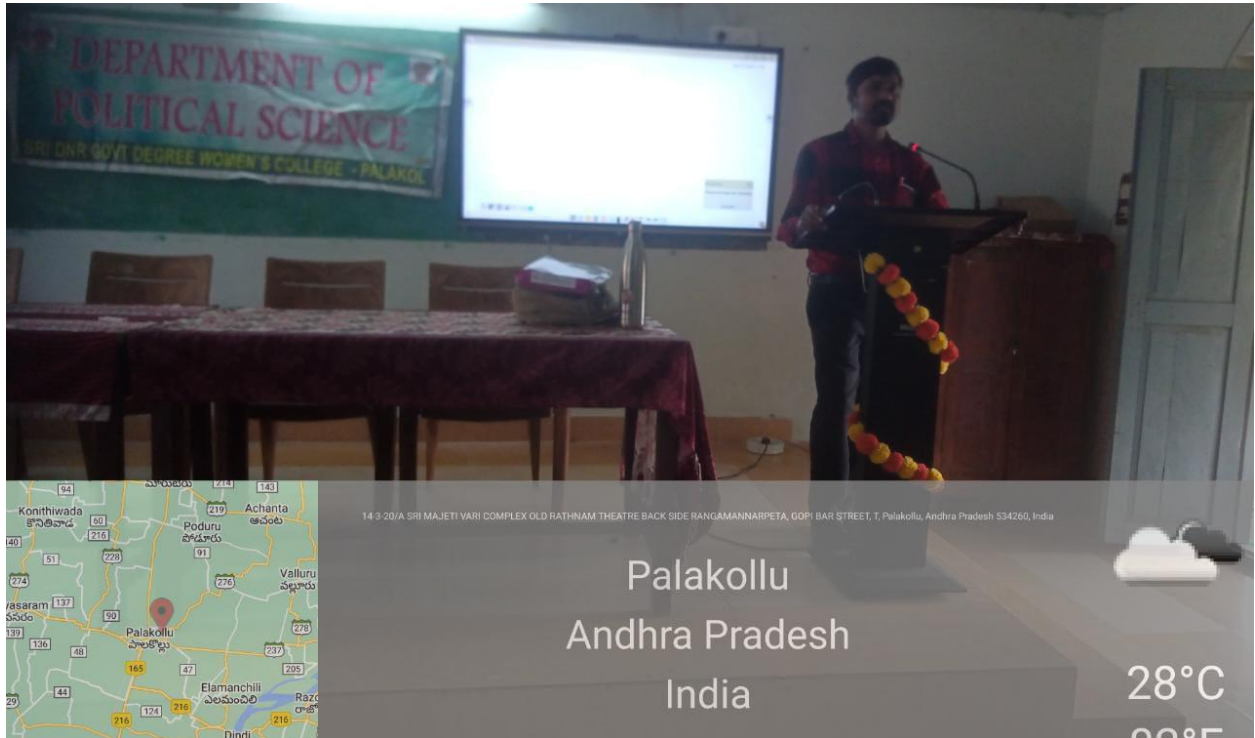

Objectives :- The programme is motivated the students to study the all Groups 2nd and 3 rd year post office jobs & constable jobs and all comptative exams.

Out come:- all the students are atted the programmee and they calmly heard the entire session they express their gratitude towards the programmee sudeer interacted with students and answered all the doubts what are expressd by them.

G. Jyotsna Rao
In charge

[Signature]
PRINCIPAL
PRINCIPAL
Sri D.N.R. Govt. Degree College
For Women, PALAKOL - 534 260